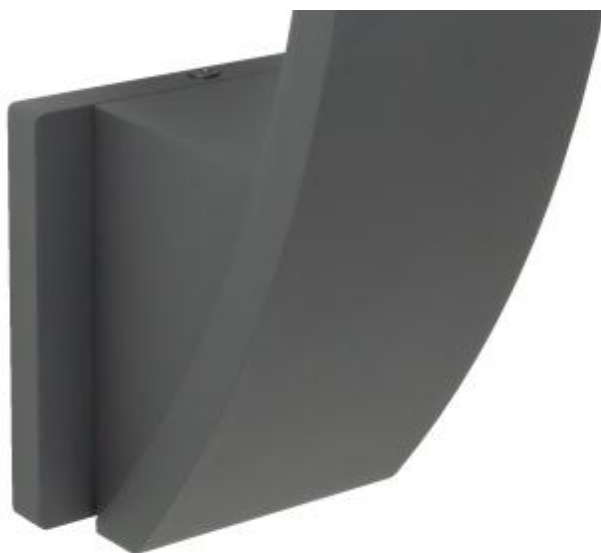

Brand Lighting
2930 SW 30th Ave
Suite C
Hallandale Beach FL 33009
United States

120-240V AC, CRESCENT WALL SCONCE

Product Features

120-240V AC CRESCENT WALL SCONCE, cETLus,
3000K, 10W, GRAPHITE, WET LOC
View [120-240V AC, CRESCENT WALL SCONCE](#)

Product Specification

Width : 4.31
Style : Transitional
Vendor Name : American Lighting
Family : Exterior Solutions

Brand Lighting
2930 SW 30th Ave
Suite C
Hallandale Beach FL 33009
United States

Scan to Visit