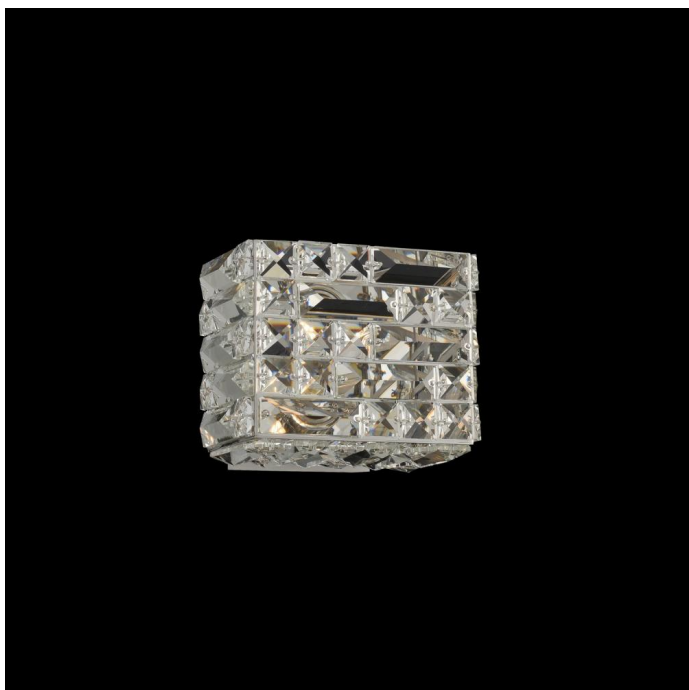

# Marazzi 6 Inch Bath Light

## Product Features

The Marazzi Bath Collection features modular design with square and rectangular Firenze crystal in a plated Polished Nickel finish. G9 LED bulbs included and the fixture is fully dressed for easy installation.

## Product Specification

Width : 6.00

Height : 5.00

Style : Contemporary

Vendor Name : Allegrì by Kalco Lighting

Family : Marazzi

Crystal : Firenze Clear

Finish : Polished Nickel