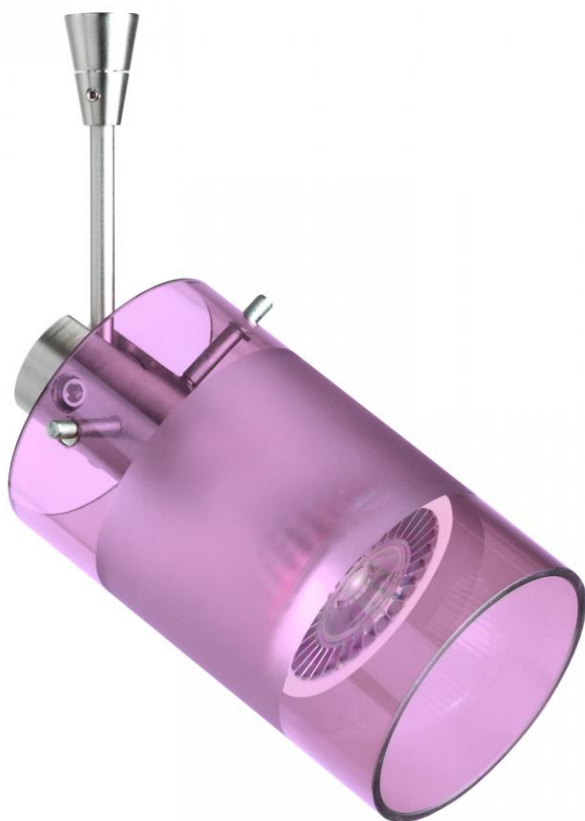

# Besa Scope Spotlight Sp Amethyst/Frost Satin Nickel 1x7W LED Mr16

## Product Features

Besa Lighting is a leading manufacturer of decorative architectural lighting products, specializing in unique and innovative designs. We offer many varieties of styles, which are designed with a relentless drive to fulfill any residential or commercial dcor. Our designs also include a range of metal finishes and energy-efficient lamping options, including compact fluorescent and LED. The Besa product line offers a unique reality of choice. We provide functional value as well as style for contemporary life. View [Besa Scope Spotlight Sp Amethyst/Frost Satin Nickel 1x7W LED Mr16](#)

## Product Specification

Width : 0.00  
Height : 0.00  
Style : Contemporary  
Vendor Name : Besa Lighting  
Family : Besa Scope Spotlight

Scan to Visit