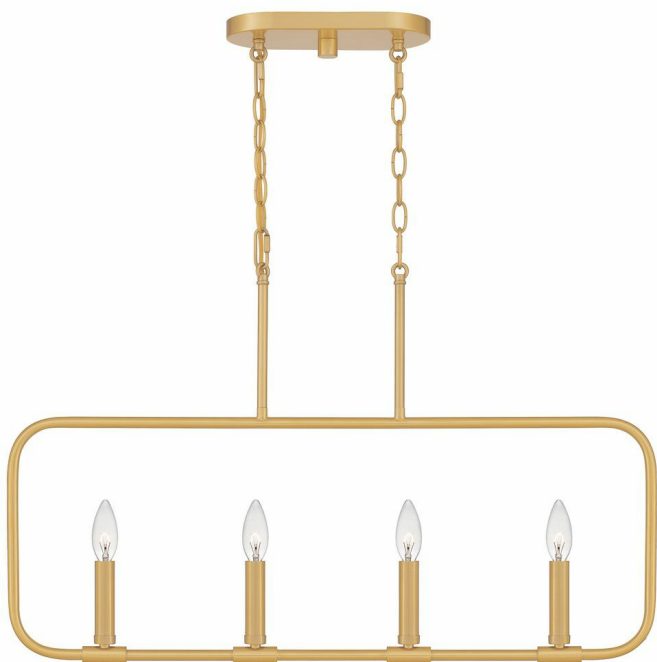

# Abner Island Chandelier

## Product Features

The Abner chandelier reflects a contemporary twist. With all the hallmarks of a classic chandelier, its pared-back lines and industrial-inspired materials (available in polished chrome, aged brass, or matte black), speak to a modern design aesthetic brimming with character.

View [Abner Island Chandelier](#)

## Product Specification

Brand Name : Quoizel Lighting  
Finish : Matte Black , Aged Brass