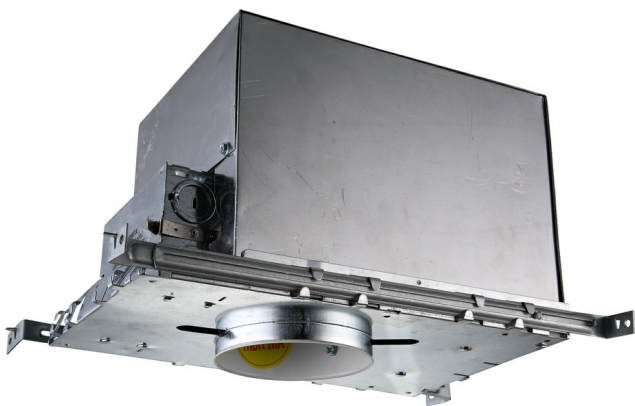

Brand Lighting
2930 SW 30th Ave
Suite C
Hallandale Beach FL 33009
United States

4" Line Voltage New Construction Air Tight Housing 50W GU10

Product Features

4" Line Voltage New Construction Air Tight Housing 50W GU10

View [4" Line Voltage New Construction Air Tight Housing 50W GU10](#)

Product Specification

Height : 6.25

Style : Traditional

Vendor Name : Elegant

Scan to Visit