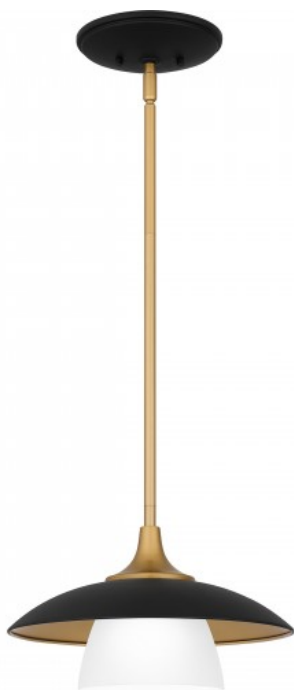

Brand Lighting
2930 SW 30th Ave
Suite C
Hallandale Beach FL 33009
United States

Fayette Mini Pendant

Product Features

Bask in Fayette's warm glow. As a chandelier, this design includes three light sources in an earth black finish. Also available as a mini pendant or semi-flush mount, Fayette casts a unique silhouette — and soft, warm light thanks to its etched glass shades.

View [Fayette Mini Pendant](#)

Product Specification

Brand Name : Quoizel Lighting

Finish : Earth Black