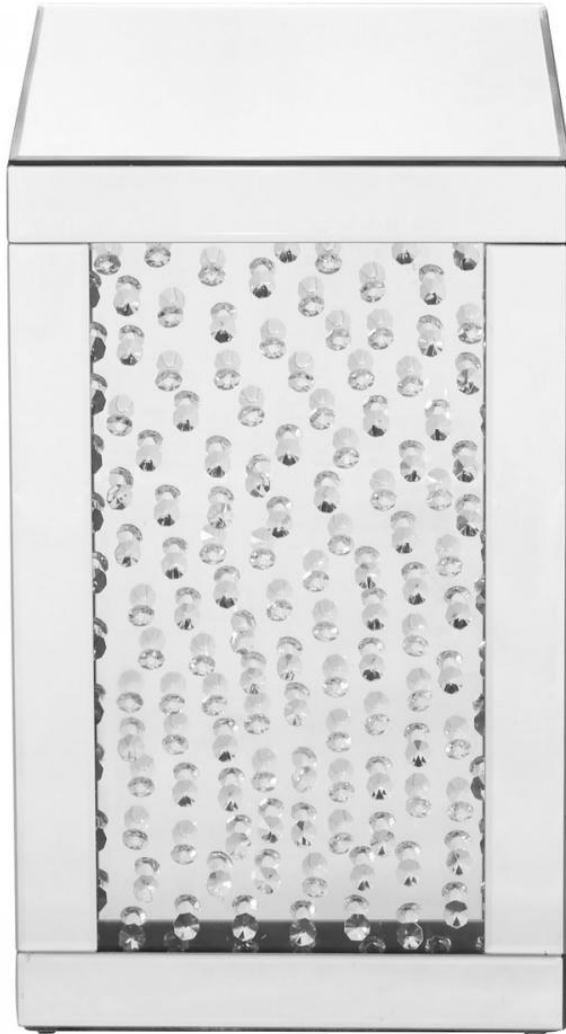

# 12 inch Crystal End table in Clear Mirror Finish

## Product Features

The modern collection is all over the crystal diamond inside, crystal diamond and silver mirror reflect shine. It combine both the function and decoration to set your house.

View [12 inch Crystal End table in Clear Mirror Finish](#)

## Product Specification

Width : 12.00

Height : 20.00

Style : Contemporary|Transitional|Modern

Vendor Name : Elegant

Family : Modern

**Scan to Visit**

Brand Lighting