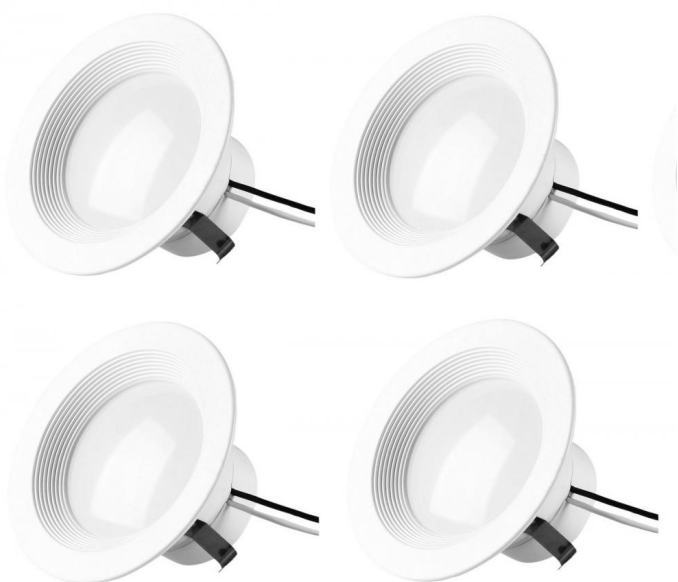

4 Inch Retrofit, 5000k, 100 Degree, CRI90, ES, UL, 12w, 65w Equivalent, 50000hrs, LM750 4 Pack

Product Features

Simplify maintenance requirements and reduce energy costs with the incredible performance of these direct LED replacement lights. Easily mounted on standard 4-inch J-boxes, the low-profile fixtures provide 50000 hours of light, which can eliminate up to 14 lamp replacements and save about 80 percent in energy costs (65-watt equivalent 12 watt LED vs. 50-watt incandescent lamps). The dimmable lights have a 100 degree beam angle and are Energy Star-rated and ETL compliant for use in wet locations. These cost-saving disk lights are available in a four-unit multipack

View [4 Inch Retrofit, 5000k, 100 Degree, CRI90, ES, UL, 12w, 65w Equivalent, 50000hrs, LM750 4 Pack](#)

Product Specification

Width : 5.07
Height : 2.71
Style : Traditional
Vendor Name : Elegant
Family : Gaije