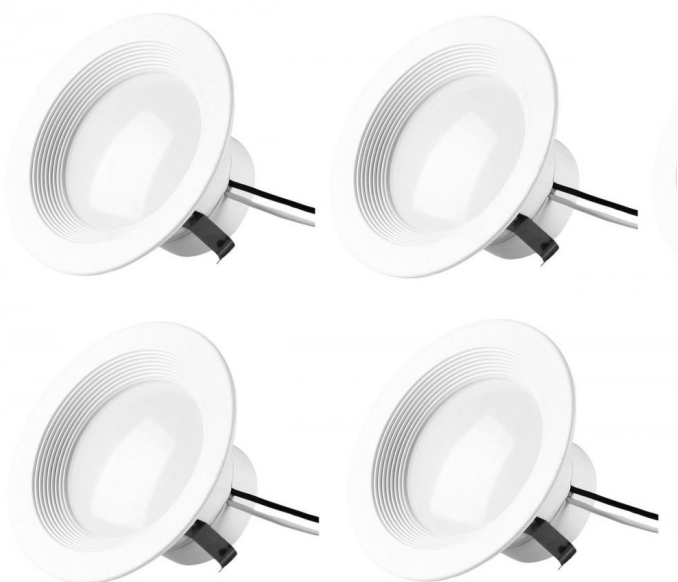

4 Inch Retrofit, 3000k, 100 Degree, CRI90, ES, UL, 12w, 65w Equivalent, 50000hrs, LM750 4 Pack

Product Features

Simplify maintenance requirements and reduce energy costs with the incredible performance of these direct LED replacement lights. Easily mounted on standard 4-inch J-boxes, the low-profile fixtures provide 50000 hours of light, which can eliminate up to 14 lamp replacements and save about 80 percent in energy costs (65-watt equivalent 12 watt LED vs. 50-watt incandescent lamps). The dimmable lights have a 100 degree beam angle and are Energy Star-rated and ETL compliant for use in wet locations. These cost-saving disk lights are available in a four-unit multipack

View [4 Inch Retrofit, 3000k, 100 Degree, CRI90, ES, UL, 12w, 65w Equivalent, 50000hrs, LM750 4 Pack](#)

Product Specification

Width : 5.07

Height : 2.71

Style : Traditional

Vendor Name : Elegant

Family : Gaije