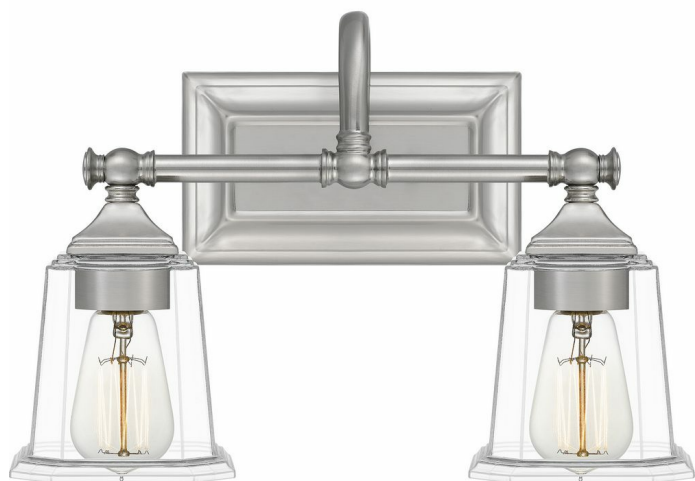

# Nicholas Bath Light

## Product Features

The Nicholas collection gives a solid nod to mid century style. The streamlined silhouette is finished in Brushed Nickel, Polished Chrome, or Earth Black to compliment a variety of home styles. The tapered square glass shades gives this design an edge and it is complemented beautifully by the rectangular backplate. All bath fixtures can be mounted as uplights or downlights and are offered in several sizes.

View [Nicholas Bath Light](#)

## Product Specification

Brand Name : Quoizel Lighting

Finish : Brushed Nickel , Polished Chrome , Earth Black