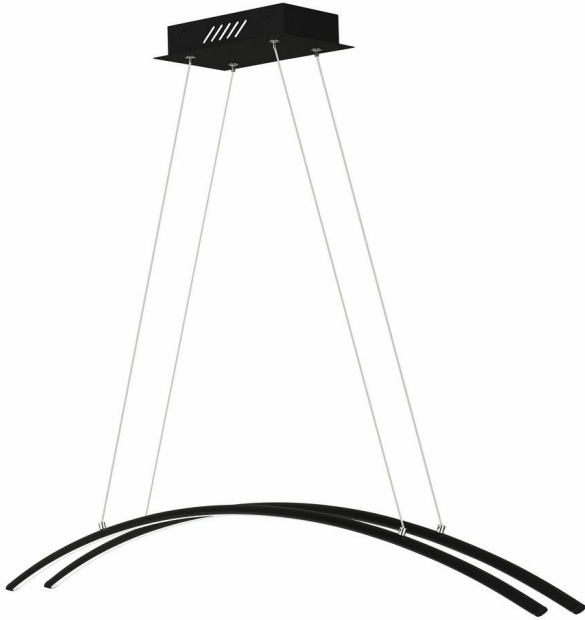

Brand Lighting
2930 SW 30th Ave
Suite C
Hallandale Beach FL 33009
United States

Fanfare Island Chandelier

Product Features

A superbly designed spectacle of lighting, Fanfare is a salute to Platinum by Quoizel. The two slim blades curve downward and are supported by four cables which allow for a variety of positions. The deep earth black finish adds the final pop to make this integrated LED fixture shine to excess.

View [Fanfare Island Chandelier](#)

Product Specification

Brand Name : Quoizel Lighting

Finish : Earth Black