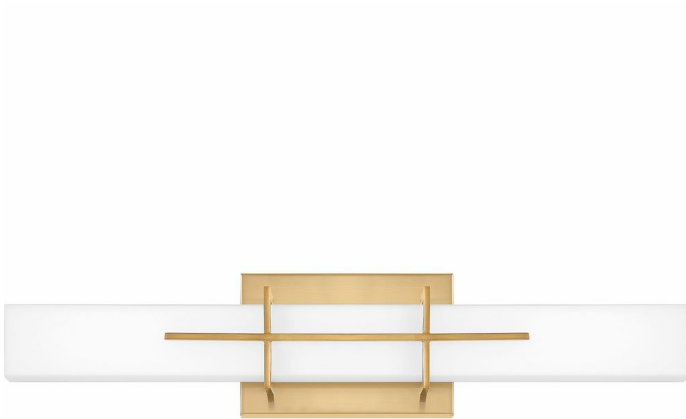

Brand Lighting
2930 SW 30th Ave
Suite C
Hallandale Beach FL 33009
United States

Gemini Bath Light

Product Features

The Gemini collection is the perfect updated look for your bathroom. The modern style of this fixture is available in an Aged Brass or Polished Chrome finish, and is paired with an opal etched glass shade. The integrated LED light source provides energy saving, long lasting performance, and is low maintenance.

View [Gemini Bath Light](#)

Product Specification

Brand Name : Quoizel Lighting

Finish : Polished Chrome , Aged Brass