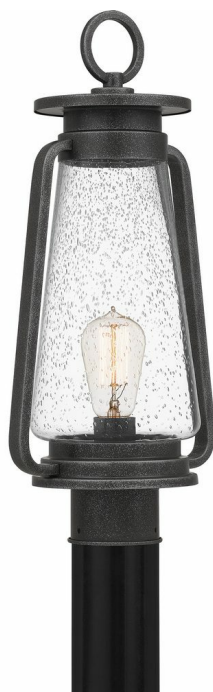

Brand Lighting
2930 SW 30th Ave
Suite C
Hallandale Beach FL 33009
United States

Sutton Outdoor Lantern

Product Features

Add instant curb appeal to your home with the Sutton outdoor collection. The rounded Speckled Black frame and clear seeded glass panels create a transitional feel that complements both a modern farmhouse or industrial style. Choose from multiple options including a hanging lantern, wall lanterns, and post lantern to round out your home's exterior.

View [Sutton Outdoor Lantern](#)

Product Specification

Brand Name : Quoizel Lighting
Finish : Speckled Black