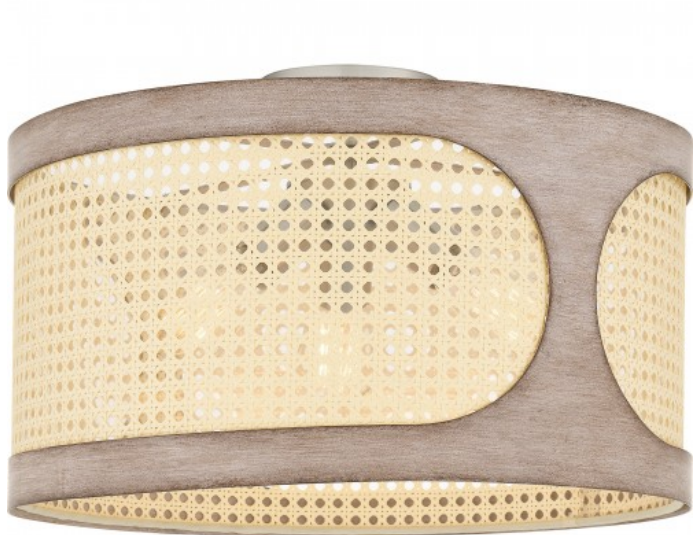

Brand Lighting

2930 SW 30th Ave

Suite C

Hallandale Beach FL 33009

United States

Syrah Semi-Flush Mount

Product Features

Pretty rattan detailing casts delightful shadows in the Syrah series, comprised of a mini pendant, island light, or semi-flush mount available in brushed nickel or matte black finishes. Part of the Quoizel Naturals line, this design evokes carefree style. Whether you live by the sea or in the city, Syrah adds easygoing refinement.

View [Syrah Semi-Flush Mount](#)

Product Specification

Brand Name : Quoizel Lighting

Finish : Matte Black , Brushed Nickel