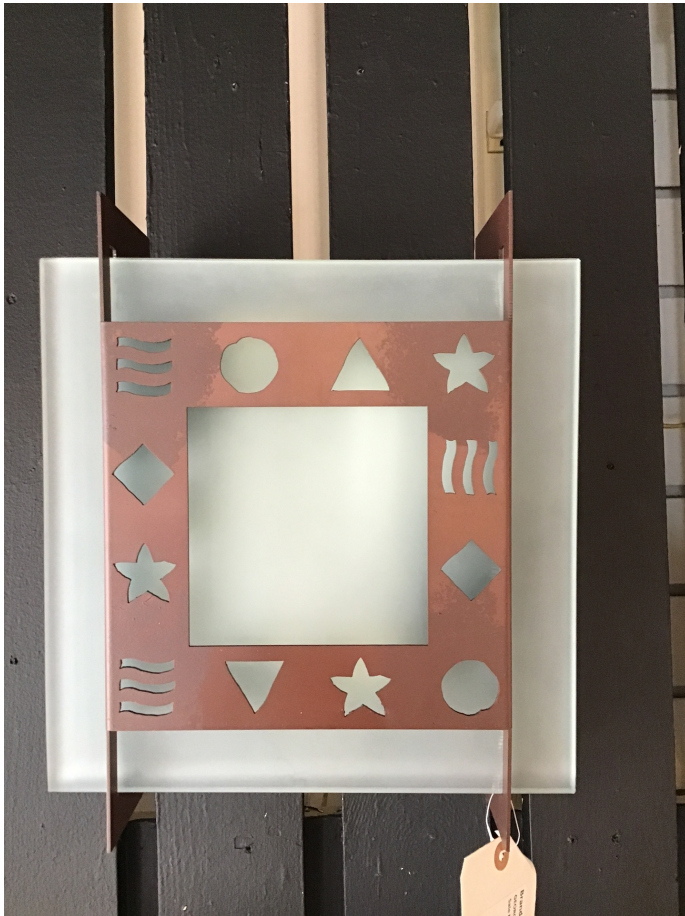

Brand Lighting
2930 SW 30th Ave
Suite C
Hallandale Beach FL 33009
United States

Bronze Geometric Wall Sconce

Product Features

View [Bronze Geometric Wall Sconce](#)

Product Specification

Brand Name : George Kovacs Lighting