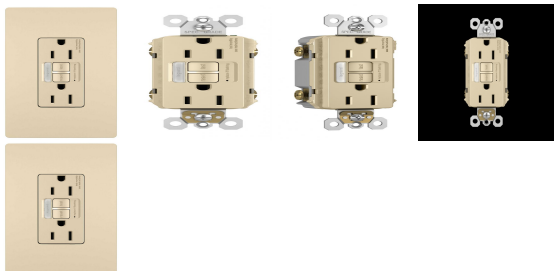

Brand Lighting
2930 SW 30th Ave
Suite C
Hallandale Beach FL 33009
United States

radiant 15A Tamper-Resistant Self-Test GFCI Outlet with Night Light

Product Features

Ideal for replacing outlets by kitchen or bathroom sinks, this combination device from the radiant Collection includes a tamper-resistant GFCI outlet paired with a sealed, built-in LED light which automatically turns on in the dark for easier nighttime navigation. Designed for safety, this self-testing GFCI outlet complies with National Electrical Code and makes trips easier to recognize and fix than GFCI breaker alternatives, thanks to an indicator light and accessible reset button right on the outlet. Made exclusively for use with screwless Wall Plates from the radiant Collection, sold separately. View [radiant 15A Tamper-Resistant Self-Test GFCI Outlet with Night Light](#)

Product Specification

Style : Transitional
Vendor Name : Legrand Radiant
Family : GFCI

Product Gallery

Brand Lighting
2930 SW 30th Ave
Suite C
Hallandale Beach FL 33009
United States

Scan to Visit