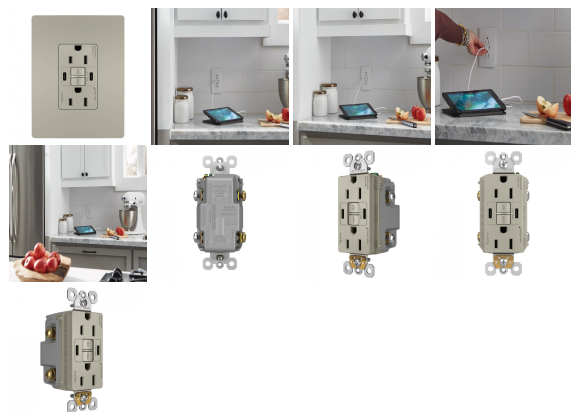

Brand Lighting
2930 SW 30th Ave
Suite C
Hallandale Beach FL 33009
United States

SELF-TEST GFCI RECEPT TR 15A W/ USB CC NI

Product Gallery

Scan to Visit

Brand Lighting

2930 SW 30th Ave

Suite C

Hallandale Beach FL 33009