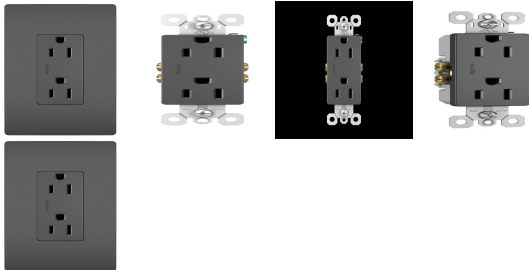

Brand Lighting
2930 SW 30th Ave
Suite C
Hallandale Beach FL 33009
United States

RADIANT 15A/125V DUP RECEP BK

Product Features

Take a step up from the standard. This duplex outlet installs easily for the basic power every home needs, while elevating your space with the sleek, clean lines of radiant for a sophisticated look. Made exclusively for use with screwless Wall Plates from the radiant Collection, sold separately.

View [RADIANT 15A/125V DUP RECEP BK](#)

Product Specification

Width : 1.10

Height : 1.75

Style : Transitional

Vendor Name : Legrand Radiant

Family : Radiant

Product Gallery