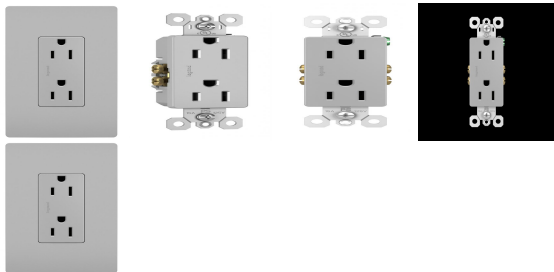

Brand Lighting
2930 SW 30th Ave
Suite C
Hallandale Beach FL 33009
United States

RADIANT 15A/125V DUP RECEP GRY

Product Features

Take a step up from the standard. This duplex outlet installs easily for the basic power every home needs, while elevating your space with the sleek, clean lines of radiant for a sophisticated look. Made exclusively for use with screwless Wall Plates from the radiant Collection, sold separately.

View [RADIANT 15A/125V DUP RECEP GRY](#)

Product Specification

Width : 1.56

Height : 1.03

Style : Transitional

Vendor Name : Legrand Radiant

Family : Radiant

Product Gallery