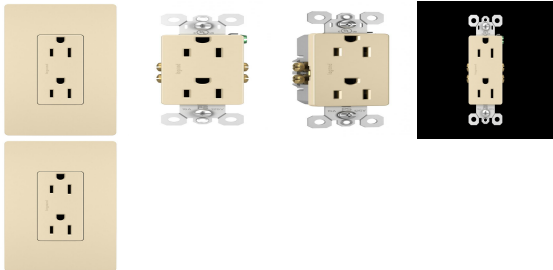

Brand Lighting
2930 SW 30th Ave
Suite C
Hallandale Beach FL 33009
United States

RADIANT 15A/125V DUP RECEP I

Product Features

Take a step up from the standard. This duplex outlet installs easily for the basic power every home needs, while elevating your space with the sleek, clean lines of radiant for a sophisticated look. Made exclusively for use with screwless Wall Plates from the radiant Collection, sold separately.

View [RADIANT 15A/125V DUP RECEP I](#)

Product Specification

Width : 1.20

Height : 1.50

Style : Transitional

Vendor Name : Legrand Radiant

Family : Radiant

Product Gallery