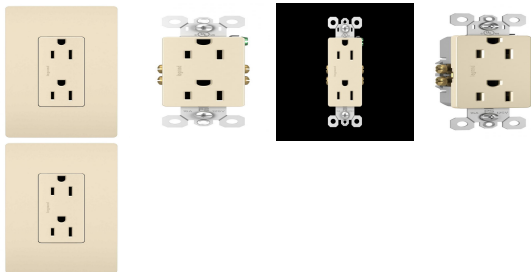

Brand Lighting
2930 SW 30th Ave
Suite C
Hallandale Beach FL 33009
United States

RADIANT 15A/125V DUP RECEP LA

Product Features

Take a step up from the standard. This duplex outlet installs easily for the basic power every home needs, while elevating your space with the sleek, clean lines of radiant for a sophisticated look. Made exclusively for use with screwless Wall Plates from the radiant Collection, sold separately.

View [RADIANT 15A/125V DUP RECEP LA](#)

Product Specification

Width : 1.20

Height : 1.50

Style : Transitional

Vendor Name : Legrand Radiant

Family : Radiant

Product Gallery