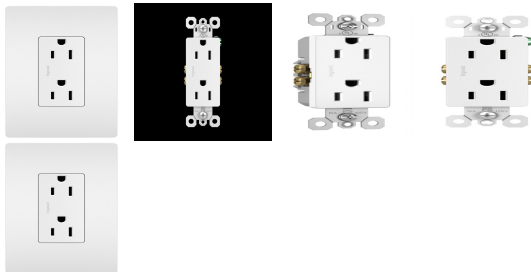

Brand Lighting
2930 SW 30th Ave
Suite C
Hallandale Beach FL 33009
United States

RADIANT 15A/125V DUP RECEP W

Product Features

Take a step up from the standard. This duplex outlet installs easily for the basic power every home needs, while elevating your space with the sleek, clean lines of radiant for a sophisticated look. Made exclusively for use with screwless Wall Plates from the radiant Collection, sold separately.

View [RADIANT 15A/125V DUP RECEP W](#)

Product Specification

Width : 1.20

Height : 1.50

Style : Transitional

Vendor Name : Legrand Radiant

Family : Radiant

Product Gallery