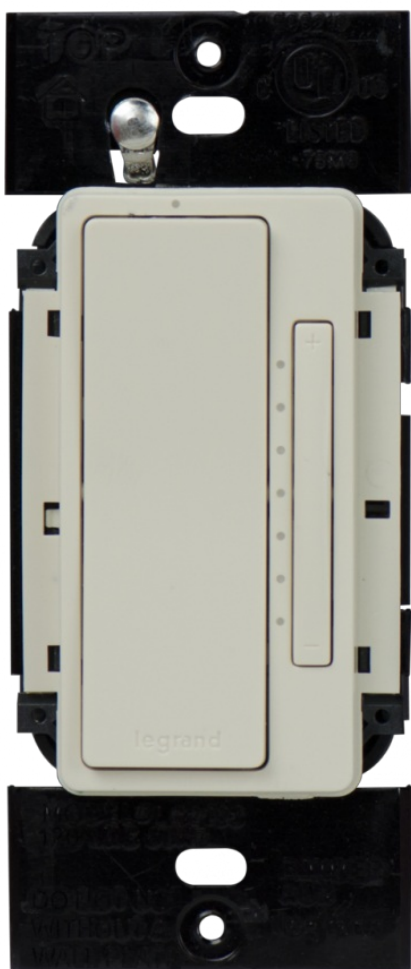

In-Wall Remote RF Dimmer, Light Almond LC2103-LA

Product Features

The radiant collection is a step up from the standard with simple, classic options in wiring devices, home automation controls and screwless wall plates that complement today's homes. The Remote RF Dimmer provides convenient control from multiple access points when used with a load-bearing RF dimmer (LC2101, LC2102, LC2150). Legrand's RF Lighting Control switches and dimmers provide unified control of lights, security, audio, and more. radiant Screwless Wall Plate not included. Check out the RF Lighting Control mobile app.

View [In-Wall Remote RF Dimmer, Light Almond LC2103-LA](#)

Product Specification

Width : 2.40

Height : 4.19

Style : Transitional

Vendor Name : Legrand Radiant

Family : Wi-Fi Ready Lighting

Scan to Visit