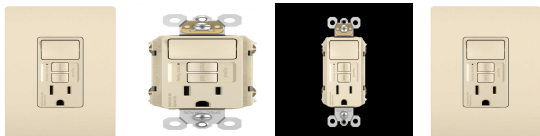

Brand Lighting
2930 SW 30th Ave
Suite C
Hallandale Beach FL 33009
United States

radiant 15A SLFTST GFCI/SWITCH NO PLT LA

Product Features

A step up from ordinary, this combination device features a compact switch with a tamper-resistant GFCI outlet. Ideal for use with vents in kitchens and baths, the code-compliant outlet self-tests automatically every three seconds to ensure reliable protection ground fault occurrences, and makes it easier to recognize and fix trips right where they happen no more confusion at the breaker box. Part of the radiant Collection, it also features sleek, clean lines for a sophisticated look. Made exclusively for use with screwless Wall Plates from the radiant Collection, sold separately.

View [radiant 15A SLFTST GFCI/SWITCH NO PLT LA](#)

Product Specification

Width : 1.75

Height : 5.38

Style : Transitional

Vendor Name : Legrand Radiant

Family : Radiant

Product Gallery