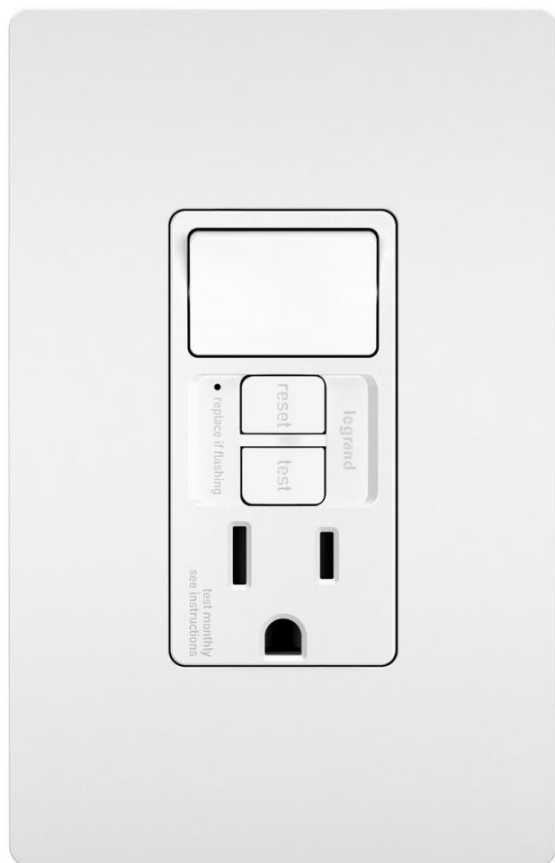

# radiant 15A SLFTST GFCI/SWITCH NO PLT WH

## Product Features

A step up from ordinary, this combination device features a compact switch with a tamper-resistant GFCI outlet. Ideal for use with vents in kitchens and baths, the code-compliant outlet self-tests automatically every three seconds to ensure reliable protection ground fault occurrences, and makes it easier to recognize and fix trips right where they happen no more confusion at the breaker box. Part of the radiant Collection, it also features sleek, clean lines for a sophisticated look. Made exclusively for use with screwless Wall Plates from the radiant Collection, sold separately.

## Product Specification

Width : 1.75

Height : 5.38

Style : Transitional

Vendor Name : Legrand Radiant

Family : Radiant