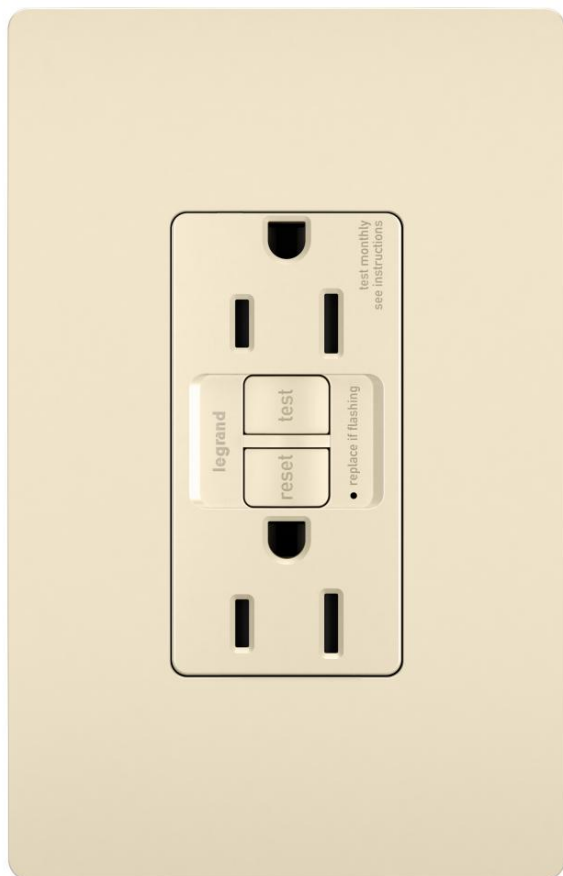

Brand Lighting
2930 SW 30th Ave
Suite C
Hallandale Beach FL 33009
United States

radiant SELF TEST TR GFCI 15A 125V LA

Product Features

GFCI receptacles from the radiant Collection self-test automatically every three seconds to ensure reliable protection from shock due to ground fault occurrences. Meeting National Electrical Code requirements for ground fault protection, GFCI receptacles make it easier to recognize and fix trips right where they happen no more confusion at the breaker box. Maximize safety, in style, with GFCI protection featuring the sleek, clean lines of radiant. GFCI protection is required by code in bathrooms, kitchens, garages, basements, outdoor areas, and for any other outlets found within six feet of a sink or water source. GFCI outlets should always be used when replacing existing GFCI outlets during renovation. Made exclusively for use with screwless Wall Plates from the radiant Collection, sold separately. Spec-Grade devices are engineered to meet federal specifications for use in commercial installations.

View [radiant SELF TEST TR GFCI 15A 125V LA](#)

Product Specification

Width : 2.95

Height : 4.69

Style : Traditional

Vendor Name : Legrand Radiant

Family : Radiant

Scan to Visit