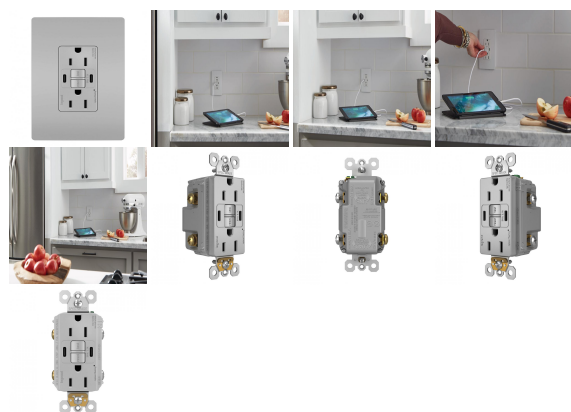

Brand Lighting
2930 SW 30th Ave
Suite C
Hallandale Beach FL 33009
United States

SELF-TEST GFCI REC TR 15A W/ USB CC GRY

Product Gallery

Scan to Visit

Brand Lighting

2930 SW 30th Ave

Suite C

Hallandale Beach FL 33009