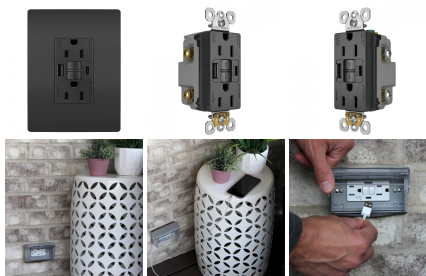

Product Gallery