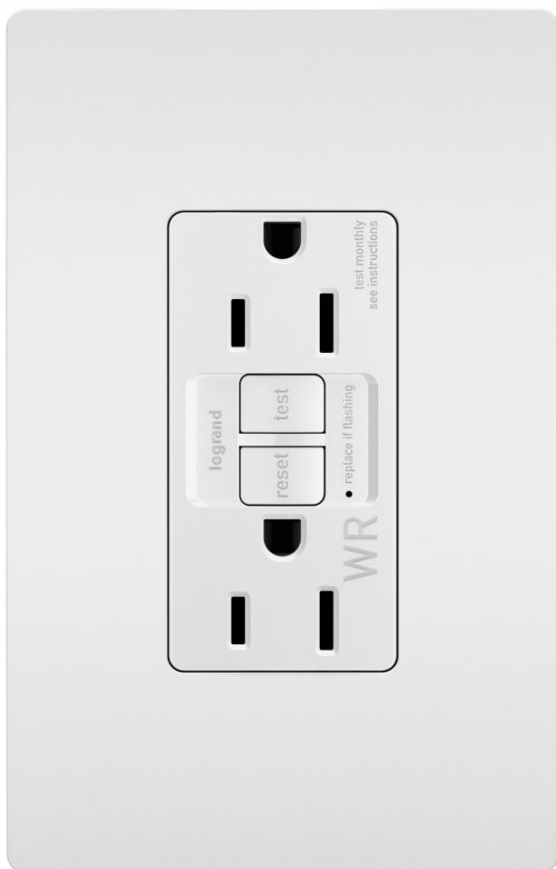

Brand Lighting
2930 SW 30th Ave
Suite C
Hallandale Beach FL 33009
United States

radiant SELF TEST TR WR GFCI 15A 125V WH

Product Features

GFCI receptacles from the radiant Collection self-test automatically every three seconds to ensure reliable protection from shock due to ground fault occurrences. Meeting National Electrical Code requirements for ground fault protection, GFCI receptacles make it easier to recognize and fix trips right where they happen no more confusion at the breaker box. Also including tamper and weather* resistance, this model was designed for use on decks, patios, pool areas, and other outdoor spaces. Maximize safety, in style, with GFCI protection featuring the sleek, clean lines of radiant. GFCI protection is required by code in bathrooms, kitchens, garages, basements, outdoor areas, and for any other outlets found within six feet of a sink or water source. GFCI outlets should always be used when replacing existing GFCI outlets during renovation. Made exclusively for use with screwless Wall Plates from the radiant Collection, sold separately. Spec-Grade devices are engineered to meet federal specifications for use in commercial installations.

View [radiant SELF TEST TR WR GFCI 15A 125V WH](#)

Product Specification

Width : 2.95
Height : 4.69
Style : Traditional
Vendor Name : Legrand Radiant
Family : Radiant

Brand Lighting

2930 SW 30th Ave

Suite C