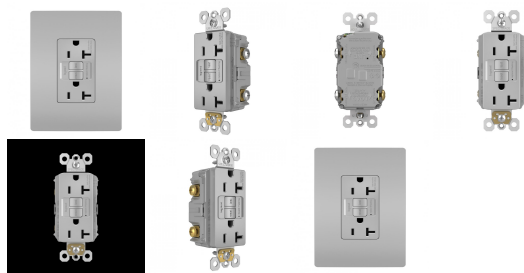

Brand Lighting
2930 SW 30th Ave
Suite C
Hallandale Beach FL 33009
United States

radiant SELF TEST TR GFCI 20A 125V GRY

Product Features

GFCI receptacles from the radiant Collection self-test automatically every three seconds to ensure reliable protection from shock due to ground fault occurrences. Meeting National Electrical Code requirements for ground fault protection, GFCI receptacles make it easier to recognize and fix trips right where they happen no more confusion at the breaker box. 20A outlets are ideal for use with larger appliances and in commercial settings, as well as to meet regional requirements (Chicago, Canada). GFCI protection is required by code in bathrooms, kitchens, garages, basements, outdoor areas, and for any other outlets found within six feet of a sink or water source. GFCI outlets should always be used when replacing existing GFCI outlets during renovation. Made exclusively for use with screwless Wall Plates from the radiant Collection, sold separately. Spec-Grade devices are engineered to meet federal specifications for use in commercial installations.

View [radiant SELF TEST TR GFCI 20A 125V GRY](#)

Product Gallery

Product Specification

Width : 2.95

Height : 4.69

Style : Transitional

Vendor Name : Legrand Radiant

Family : Radiant