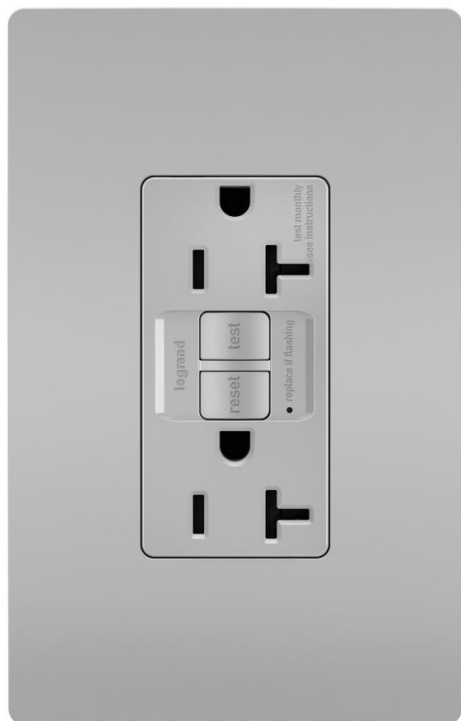

Brand Lighting
2930 SW 30th Ave
Suite C
Hallandale Beach FL 33009
United States

radiant SELF TEST TR GFCI 20A 125V GRY

Product Features

GFCI receptacles from the radiant Collection self-test automatically every three seconds to ensure reliable protection from shock due to ground fault occurrences. Meeting National Electrical Code requirements for ground fault protection, GFCI receptacles make it easier to recognize and fix trips right where they happen no more confusion at the breaker box. 20A outlets are ideal for use with larger appliances and in commercial settings, as well as to meet regional requirements (Chicago, Canada). GFCI protection is required by code in bathrooms, kitchens, garages, basements, outdoor areas, and for any other outlets found within six feet of a sink or water source. GFCI outlets should always be used when replacing existing GFCI outlets during renovation. Made exclusively for use with screwless Wall Plates from the radiant Collection, sold separately. Spec-Grade devices are engineered to meet federal specifications for use in commercial installations.

View [radiant SELF TEST TR GFCI 20A 125V GRY](#)

Product Gallery

Product Specification

Width : 2.95

Height : 4.69

Style : Transitional

Vendor Name : Legrand Radiant

Family : Radiant