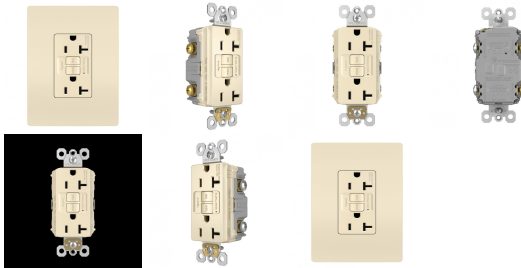

Product Gallery

Product Specification

Width : 2.95

Height : 4.69

Style : Transitional

Vendor Name : Legrand Radiant

Family : Radiant

Scan to Visit

888-991-3610 sales@pro.brandlighting.com <https://brandlighting.com>