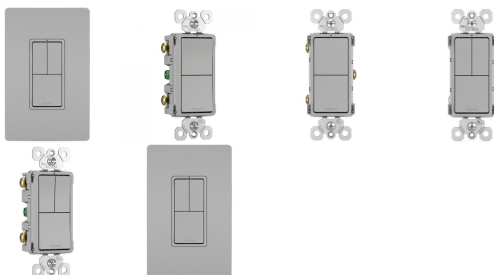

Brand Lighting
2930 SW 30th Ave
Suite C
Hallandale Beach FL 33009
United States

radiant 3 SWITCH, SP/3-WAY + SP + SP GRY

Product Features

More control, less space. This combination switch provides control of multiple lights or devices from a single location, while featuring an oversized primary switch for easy use. Designed to emulate the sleek lines of the collection's paddle switches, it delivers flexible, space-saving control with the sophisticated look of radiant. Made exclusively for use with screwless Wall Plates from the radiant Collection, sold separately.

View [radiant 3 SWITCH, SP/3-WAY + SP + SP GRY](#)

Product Specification

Width : 1.75

Height : 4.25

Style : Transitional

Vendor Name : Legrand Radiant

Family : Radiant

Product Gallery