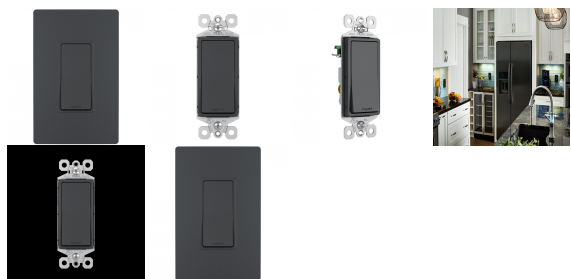

Brand Lighting
2930 SW 30th Ave
Suite C
Hallandale Beach FL 33009
United States

radiant SWITCH 3 WAY 15A 120/277V, GRP

Product Features

Allowing control of a light or fixture from two separately located switches, the radiant 3-Way Switch upgrades your space with clean lines and smooth paddle action for a sophisticated touch. Made exclusively for use with screwless Wall Plates from the radiant Collection, sold separately.

View [radiant SWITCH 3 WAY 15A 120/277V, GRP](#)

Product Specification

Width : 1.50

Height : 4.25

Style : Transitional

Vendor Name : Legrand Radiant

Family : Radiant

Product Gallery