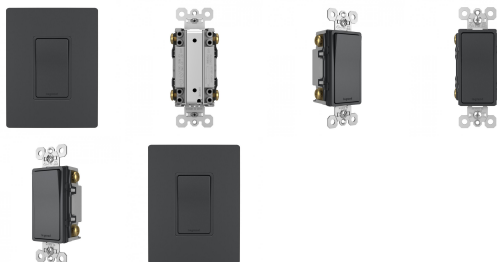

Brand Lighting
2930 SW 30th Ave
Suite C
Hallandale Beach FL 33009
United States

radiant SWITCH 4W 15A 120/277 GRAPH

Product Features

For your largest or most open spaces, a radiant 4-Way Switch enables control of a single light or fixture from three or more separate locations (working in conjunction with 3-Way Switches). Perfect for basements or multi-level rooms. Part of the radiant Collection, it features clean lines and smooth paddle action for a sophisticated touch. Made exclusively for use with screwless Wall Plates from the radiant Collection, sold separately. View [radiant SWITCH 4W 15A 120/277 GRAPH](#)

Product Specification

Width : 40.00
Height : 44.00
Style : Transitional
Vendor Name : Legrand Radiant
Family : Radiant

Product Gallery

Scan to Visit

Brand Lighting

2930 SW 30th Ave

Suite C

Hallandale Beach FL 33009