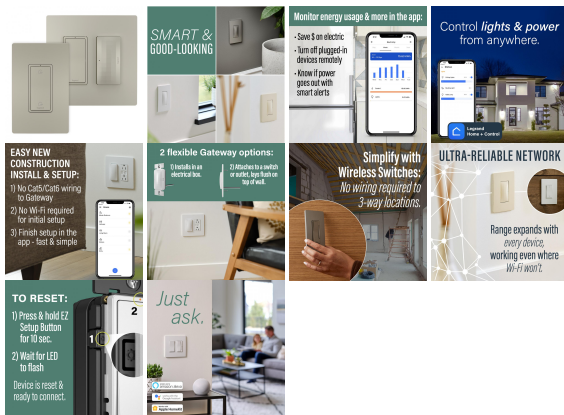

Brand Lighting
2930 SW 30th Ave
Suite C
Hallandale Beach FL 33009
United States

radiant with Netatmo Switch Kit with Home/Away Switch, Nickel

Product Features

Creates a robust, dedicated network for the radiant with Netatmo solution.

View [radiant with Netatmo Switch Kit with Home/Away Switch, Nickel](#)

Product Specification

Width : 1.53

Height : 4.19

Style : Transitional

Vendor Name : Legrand Radiant

Product Gallery

BrandLighting