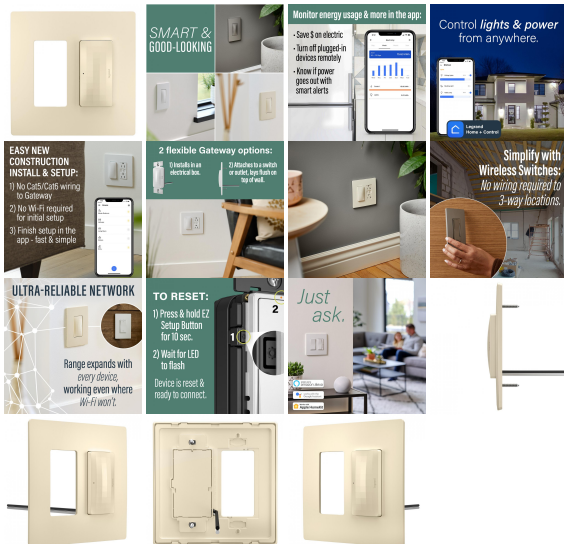

2930 SW 30th Ave

Suite C

Hallandale Beach FL 33009

United States

Smart Gateway Surface Mount with Netatmo, Light Almond

Product Features

The smartest way to take control of lights and power, optimized for larger homes. Smart Lighting lets you set the exact lighting you need, from anywhere, adding safety and convenience to your home. And delivering it all with unprecedented range and reliability, radiant with Netatmo leverages leading Netatmo technology to provide an ideal solution for larger homes with many smart products. Start with the Smart Gateway to establish a robust and dedicated mesh network, then add smart switches, dimmers and outlets to build a solution that perfectly fits a homes unique space and needs. Options include wireless smart switches and dimmers for easily adding 3-way control.

View [Smart Gateway Surface Mount with Netatmo, Light Almond](#)

Product Gallery

Product Specification

Width : 0.56

Height : 4.75

Style : Transitional

Vendor Name : Legrand Radiant

Brand Lighting