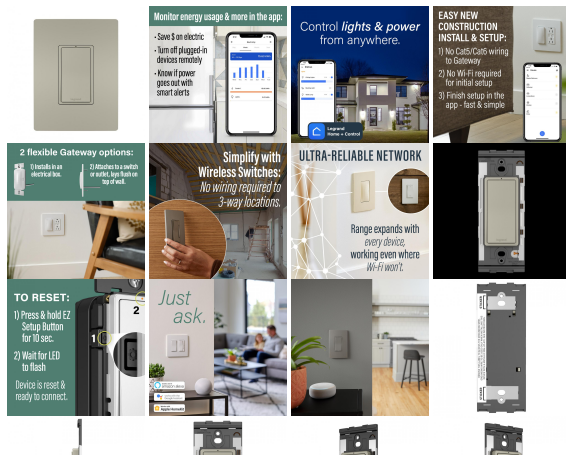

Brand Lighting
 2930 SW 30th Ave
 Suite C
 Hallandale Beach FL 33009
 United States

Wireless Smart Switch with Netatmo, Nickel

Product Features

The smartest way to take control of lights and power, optimized for larger homes. Smart Lighting lets you set the exact lighting you need, from anywhere, adding safety and convenience to your home. And delivering it all with unprecedented range and reliability, radiant with Netatmo leverages leading Netatmo technology to provide an ideal solution for larger homes with many smart products. Start with the Smart Gateway to establish a robust and dedicated mesh network, then add smart switches, dimmers and outlets to build a solution that perfectly fits a homes unique space and needs. The Wireless Smart Switch with Netatmo can be added to any wall, or virtually any surface, for easy 3-way control -- no wires necessary. Use the included mounting adhesive to gain control of a room's lights from a second on-wall location in minutes, no tools required. An ideal solution for large rooms or areas with multiple entrance/exit points that are not wired for 3-way control.

View [Wireless Smart Switch with Netatmo, Nickel](#)

Product Gallery

Product Specification

Width : 0.24

Height : 4.68

Style : Transitional

Vendor Name : Legrand Radiant

Brand Lighting