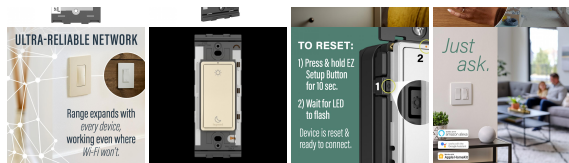

Sleep/Wake Wireless Smart Switch with Netatmo, Light Almond

Product Features

The smartest way to take control of lights and power, optimized for larger homes. Smart Lighting lets you set the exact lighting you need, from anywhere, adding safety and convenience to your home. And delivering it all with unprecedented range and reliability, radiant with Netatmo leverages leading Netatmo technology to provide an ideal solution for larger homes with many smart products. Start with the Smart Gateway to establish a robust and dedicated mesh network, then add smart switches, dimmers and outlets to build a solution that perfectly fits a homes unique space and needs. With the Wake/Sleep Wireless Smart Switch with Netatmo, turn a full lighting scene on or off at the touch of a button. Easily programmed through the Legrand Home + Control app, this device lets users group and control a perfect combination of lights for their routine. Position near a nightstand or the door of an en suite bathroom for convenient morning and nighttime control. And with its no-wire design, it can be added to any wall, anywhere. Simply use the included adhesive to mount in minutes.

View [Sleep/Wake Wireless Smart Switch with Netatmo, Light Almond](#)

Product Specification

Width : 0.24

Height : 4.68

Style : Transitional

Vendor Name : Legrand Radiant

Product Gallery

Brand Lighting
2930 SW 30th Ave
Suite C
Hallandale Beach FL 33009
United States