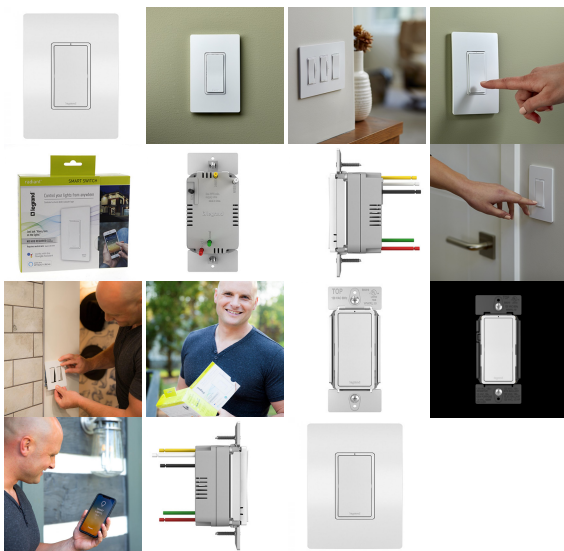

Take comfort in the convenience of controlling your lights from any smart device, from anywhere.

The Smart Switch, Wi-Fi enables you to control your lights, and even set scenes and schedules, from any smart device. Or, just ask Alexa or Google to turn the lights on for you. Combining classic design and advanced functionality with simple connection among existing smart home solutions using your homes wireless network, Smart Lighting from the radiant Collection sets the exact lighting you want when and where you need it.

View [WIFI radiant SWITCH W V2](#)

Product Specification

Width : 7.00

Height : 6.00

Style : Transitional

Vendor Name : Legrand Radiant

Family : Radiant

Product Gallery