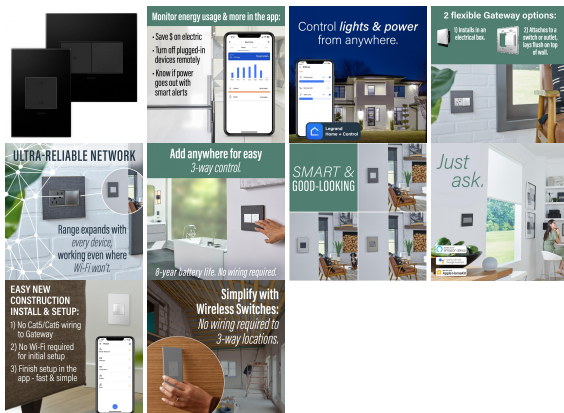

View [ADORNE NETATMO SWITCH KIT W/ H/A SW, G](#)

Product Specification

Style : Transitional

Vendor Name : Legrand

Family : Light Switch

Product Gallery

BrandLighting

Where Lighting Is An Art.