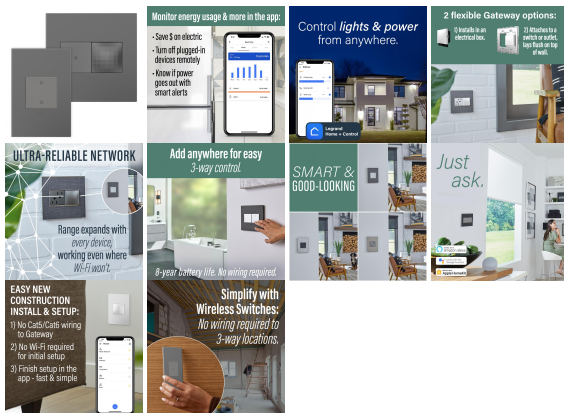

View [ADORNE NETATMO SWITCH KIT W/ H/A SW, M](#)

Product Specification

Style : Transitional

Vendor Name : Legrand

Family : Light Switch

Product Gallery

BrandLighting

Where Lighting Is An Art.