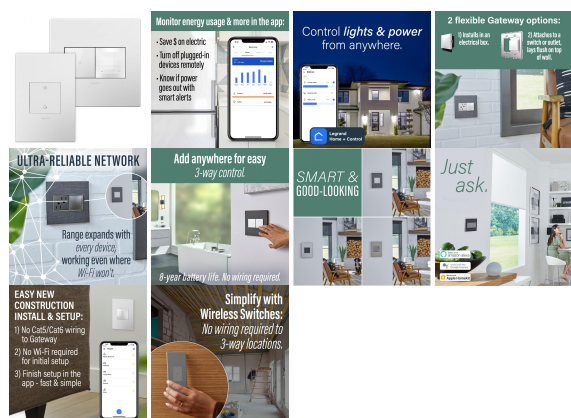

Product Gallery