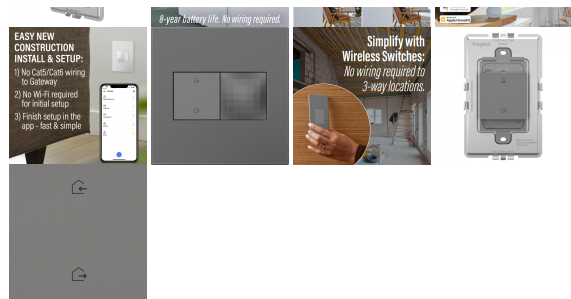

Brand Lighting

2930 SW 30th Ave

Suite C

Hallandale Beach FL 33009

United States

Scan to Visit