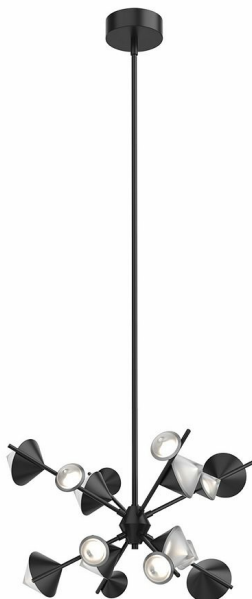

Brand Lighting

2930 SW 30th Ave

Suite C

Hallandale Beach FL 33009

United States

Geode Chandelier

Product Features

Gemstone shaped illuminations cluster around an architectural rod in a way that is enduring and awe-inspiring. Providing luxe and modern ambient lighting in any space, the Geode Collection is the jewellery of any space.

View [Geode Chandelier](#)

Product Specification

Brand Name : Kuzco Lighting

Finish : Black , Brushed Gold