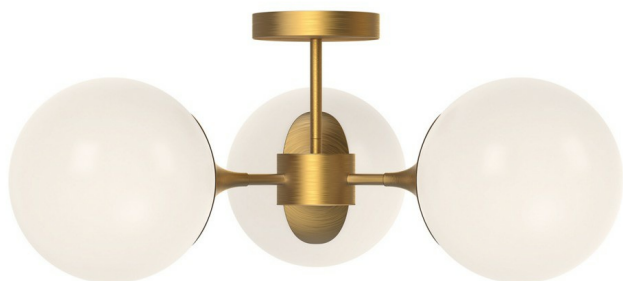

Brand Lighting
2930 SW 30th Ave
Suite C
Hallandale Beach FL 33009
United States

Nouveau Semi-Flush Mount

Product Features

As the name suggests, the Nouveau collection takes cues from the chic era of Paris in the 1920s and '30s. This collection features Art Nouveau sensibilities throughout, from the curved metal detailing to the vintage-inspired structure. Change the mood of this collection to fit your style with two luxe finish and glass options.

View [Nouveau Semi-Flush Mount](#)

Product Specification

Brand Name : Kuzco Lighting

Finish : Aged Gold/Opal Matte Glass , Matte Black/Opal Matte Glass