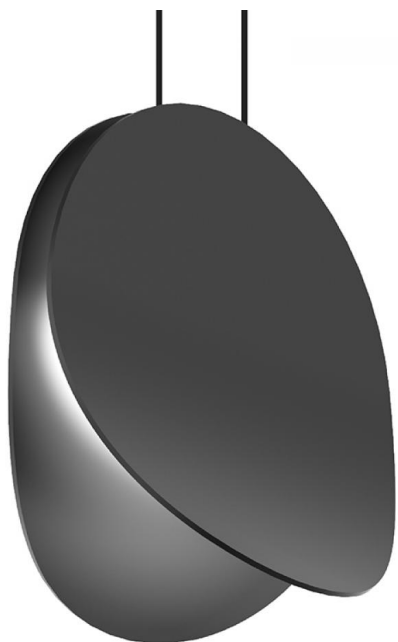

Brand Lighting
2930 SW 30th Ave
Suite C
Hallandale Beach FL 33009
United States

10" LED Pendant

Product Features

10" LED Pendant
View [10" LED Pendant](#)

Product Specification

Width : 10.00
Height : 10.00
Style : Contemporary
Vendor Name : Sonneman
Family : Malibu Discs™

Scan to Visit