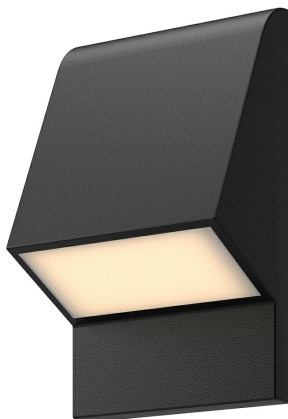

Brand Lighting
2930 SW 30th Ave
Suite C
Hallandale Beach FL 33009
United States

Jackson Exterior Recessed Light

Product Features

The Jackson Collection offers sleek, unintrusive step lighting perfect for commercial or residential use. The cast-aluminum black body makes these small lights blend well with their environment while providing ample lighting to indoor and outdoor locations with their wide frosted glass diffusers

View [Jackson Exterior Recessed Light](#)

Product Specification

Brand Name : Kuzco Lighting

Finish : Black