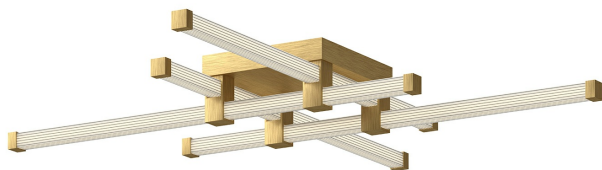

Brand Lighting
2930 SW 30th Ave
Suite C
Hallandale Beach FL 33009
United States

Blade Flush Mount Light

Product Features

The Blade Collection is as artistic as it is functional. With its linear design and long acrylic ribbed diffusers, the entire Blade family delivers a tremendous depth of light that makes for spectacular lighting in high-traffic areas of the home. With a variety of styles and hanging options available, it's easy to create a unique lighting environment of high caliber.

View [Blade Flush Mount Light](#)

Product Specification

Brand Name : Kuzco Lighting
Finish : Black , Brushed Gold