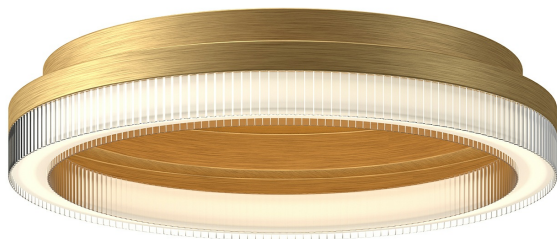

# Calix Flush Mount Light

## Product Features

The Calix Collection was created for those who like to be in control. Each flush mount has an integrated internal switch that allows complete control between three different color temperatures. That way, you can easily transition from cool working light to a warm, welcoming glow for entertaining or relaxing. The unique ribbed polycarbonate diffuse gives the piece depth and allure that blends well with all modern décor. Available in Brushed Gold and Powder-Coated Black.

View [Calix Flush Mount Light](#)

## Product Specification

Brand Name : Kuzco Lighting  
Finish : Black , Brushed Gold