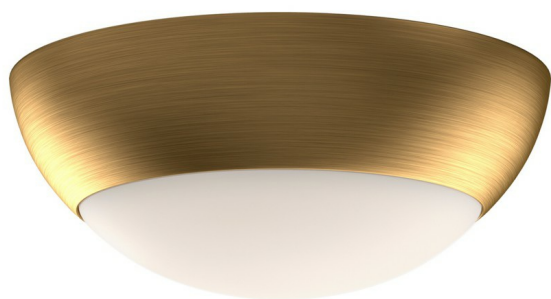

# Rubio Flush Mount Light

## Product Features

Mix a little bit of mid-century with a dash of eclectic modern flair. That's our Rubio collection. With oversized half-shades draped above stunning Opal Matte glass globes, Rubio captivates with its minimal yet artistic elements.

## Product Specification

Brand Name : Kuzco Lighting

Finish : Aged Gold/Opal Matte Glass , Matte Black/Opal Matte Glass